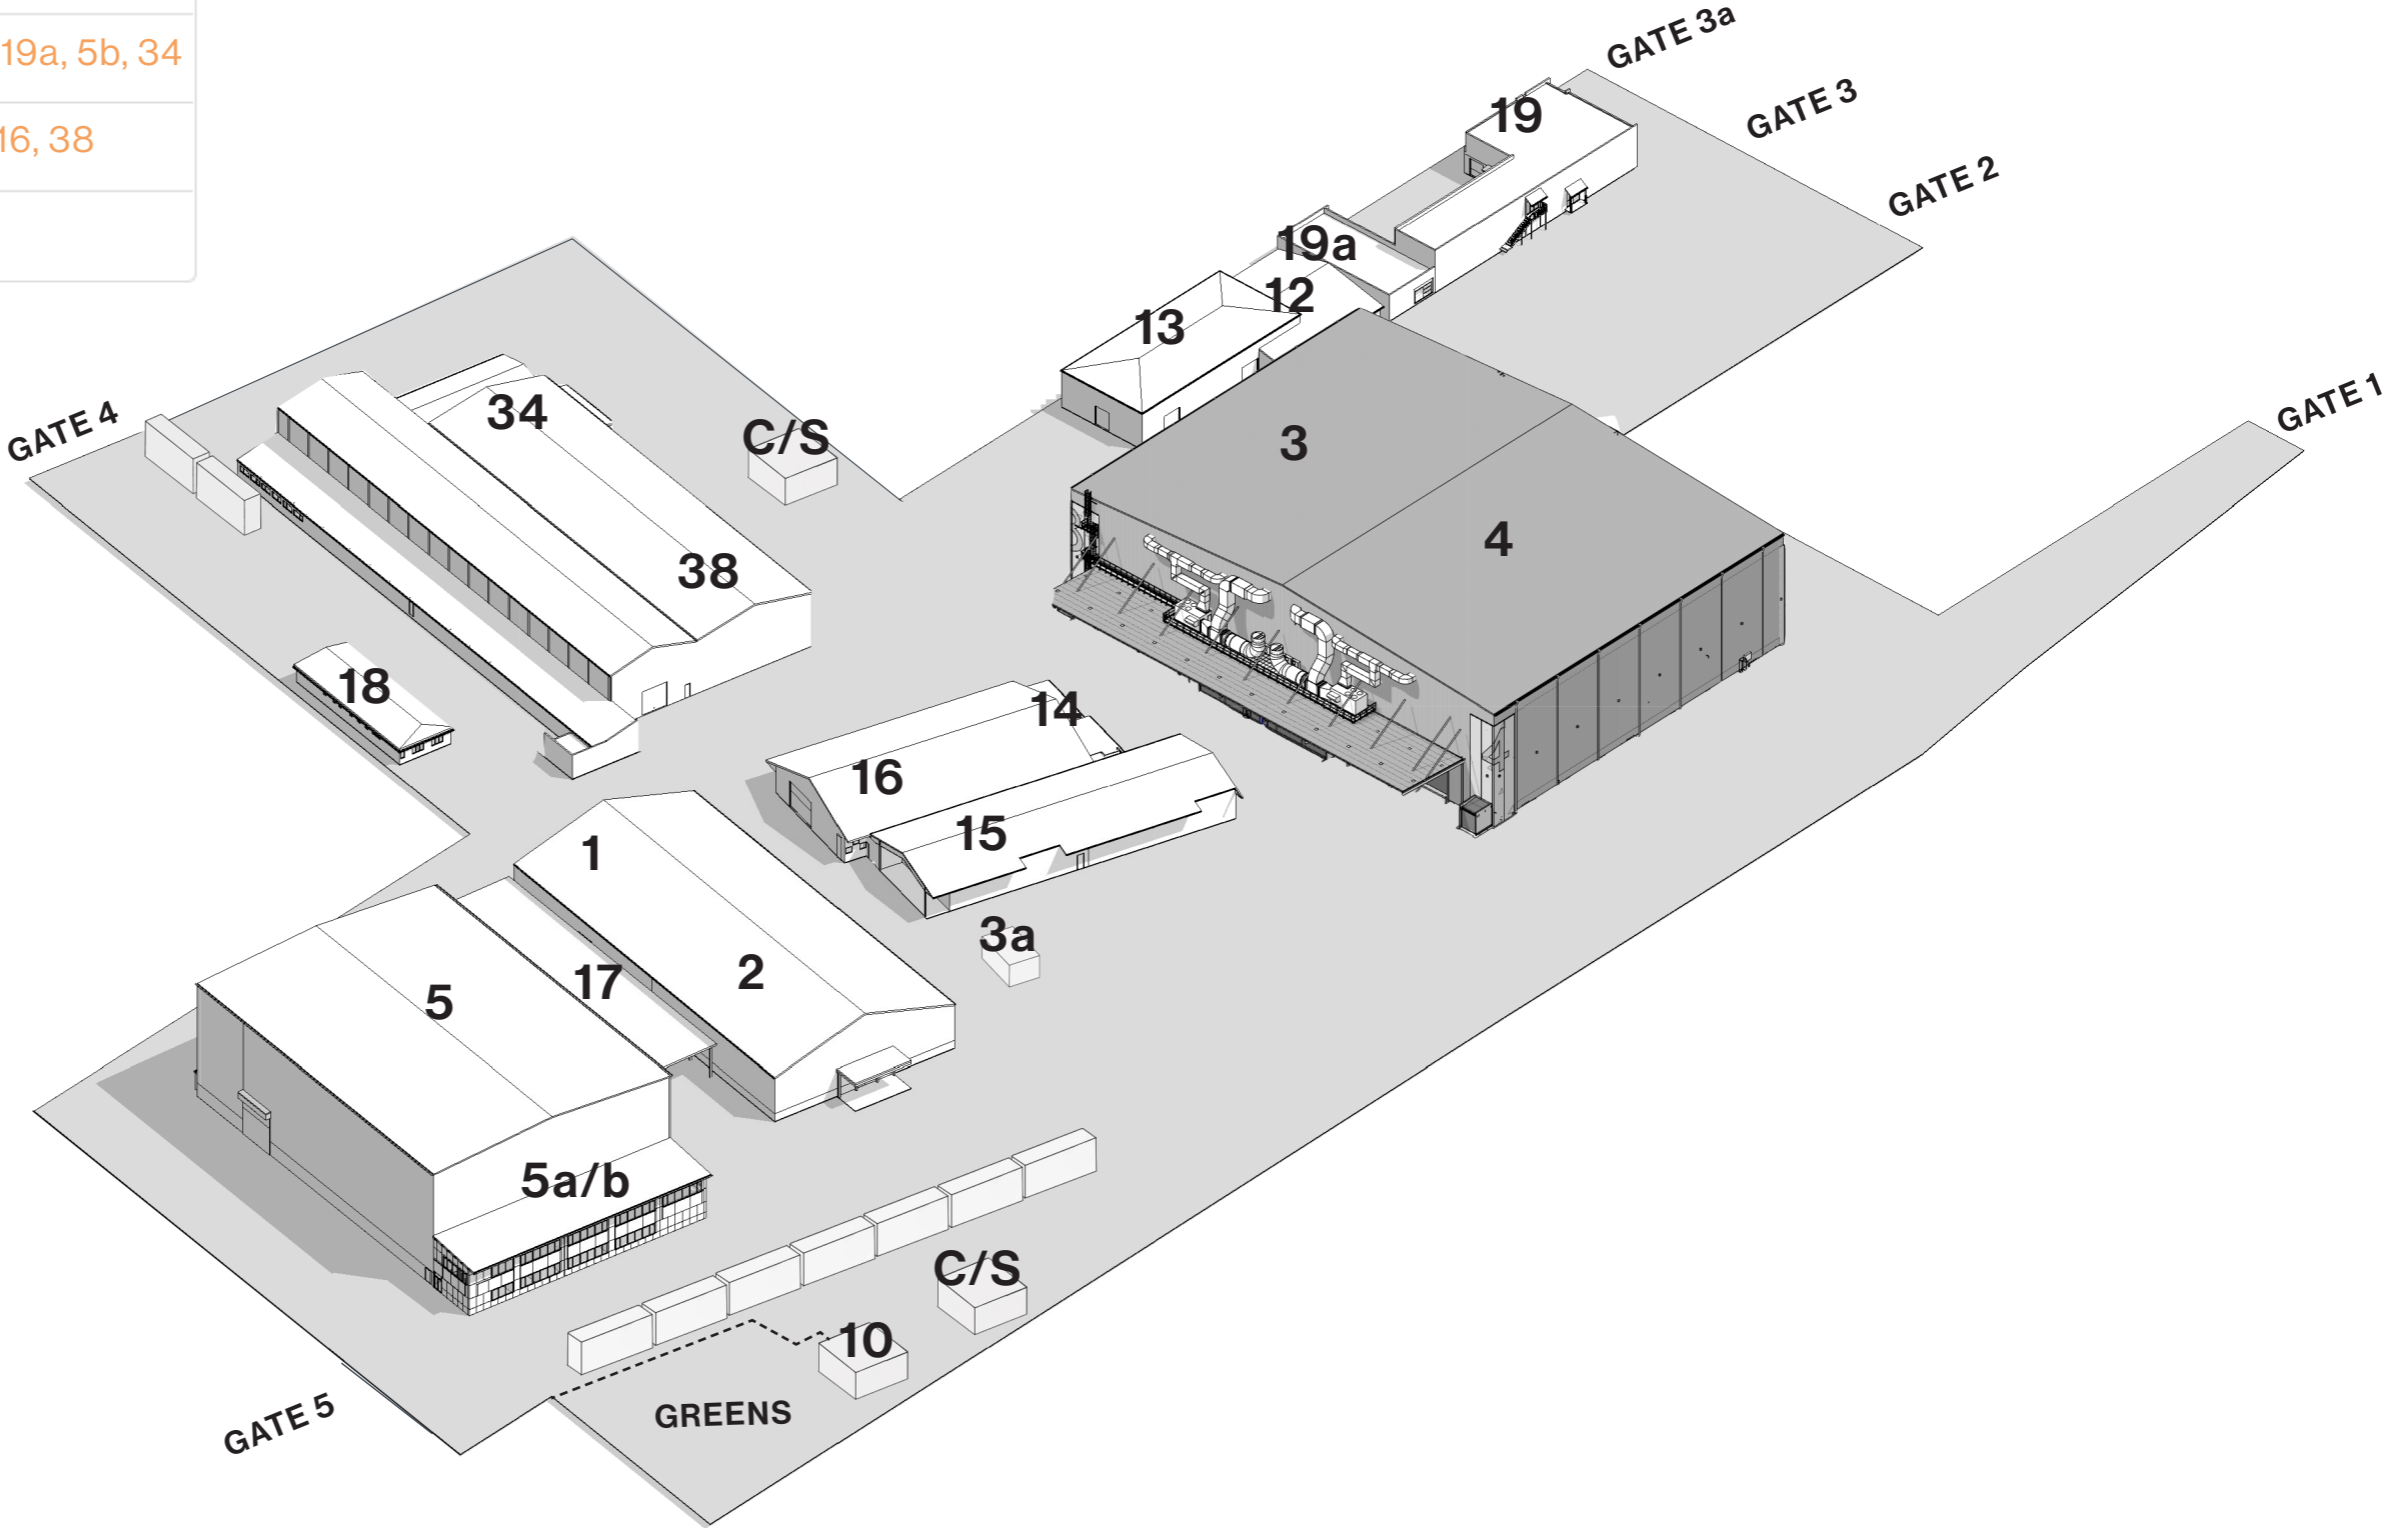

# Location Plan

SCALE 1:100,000

# Site Plan - Isometric View

STAGE	1, 2, 3, 4, 5
OFFICE	5a, 14, 18, 19, 19a, 5b, 34
WORKSHOP	10, 12, 13, 15, 16, 38
CANOPY	17