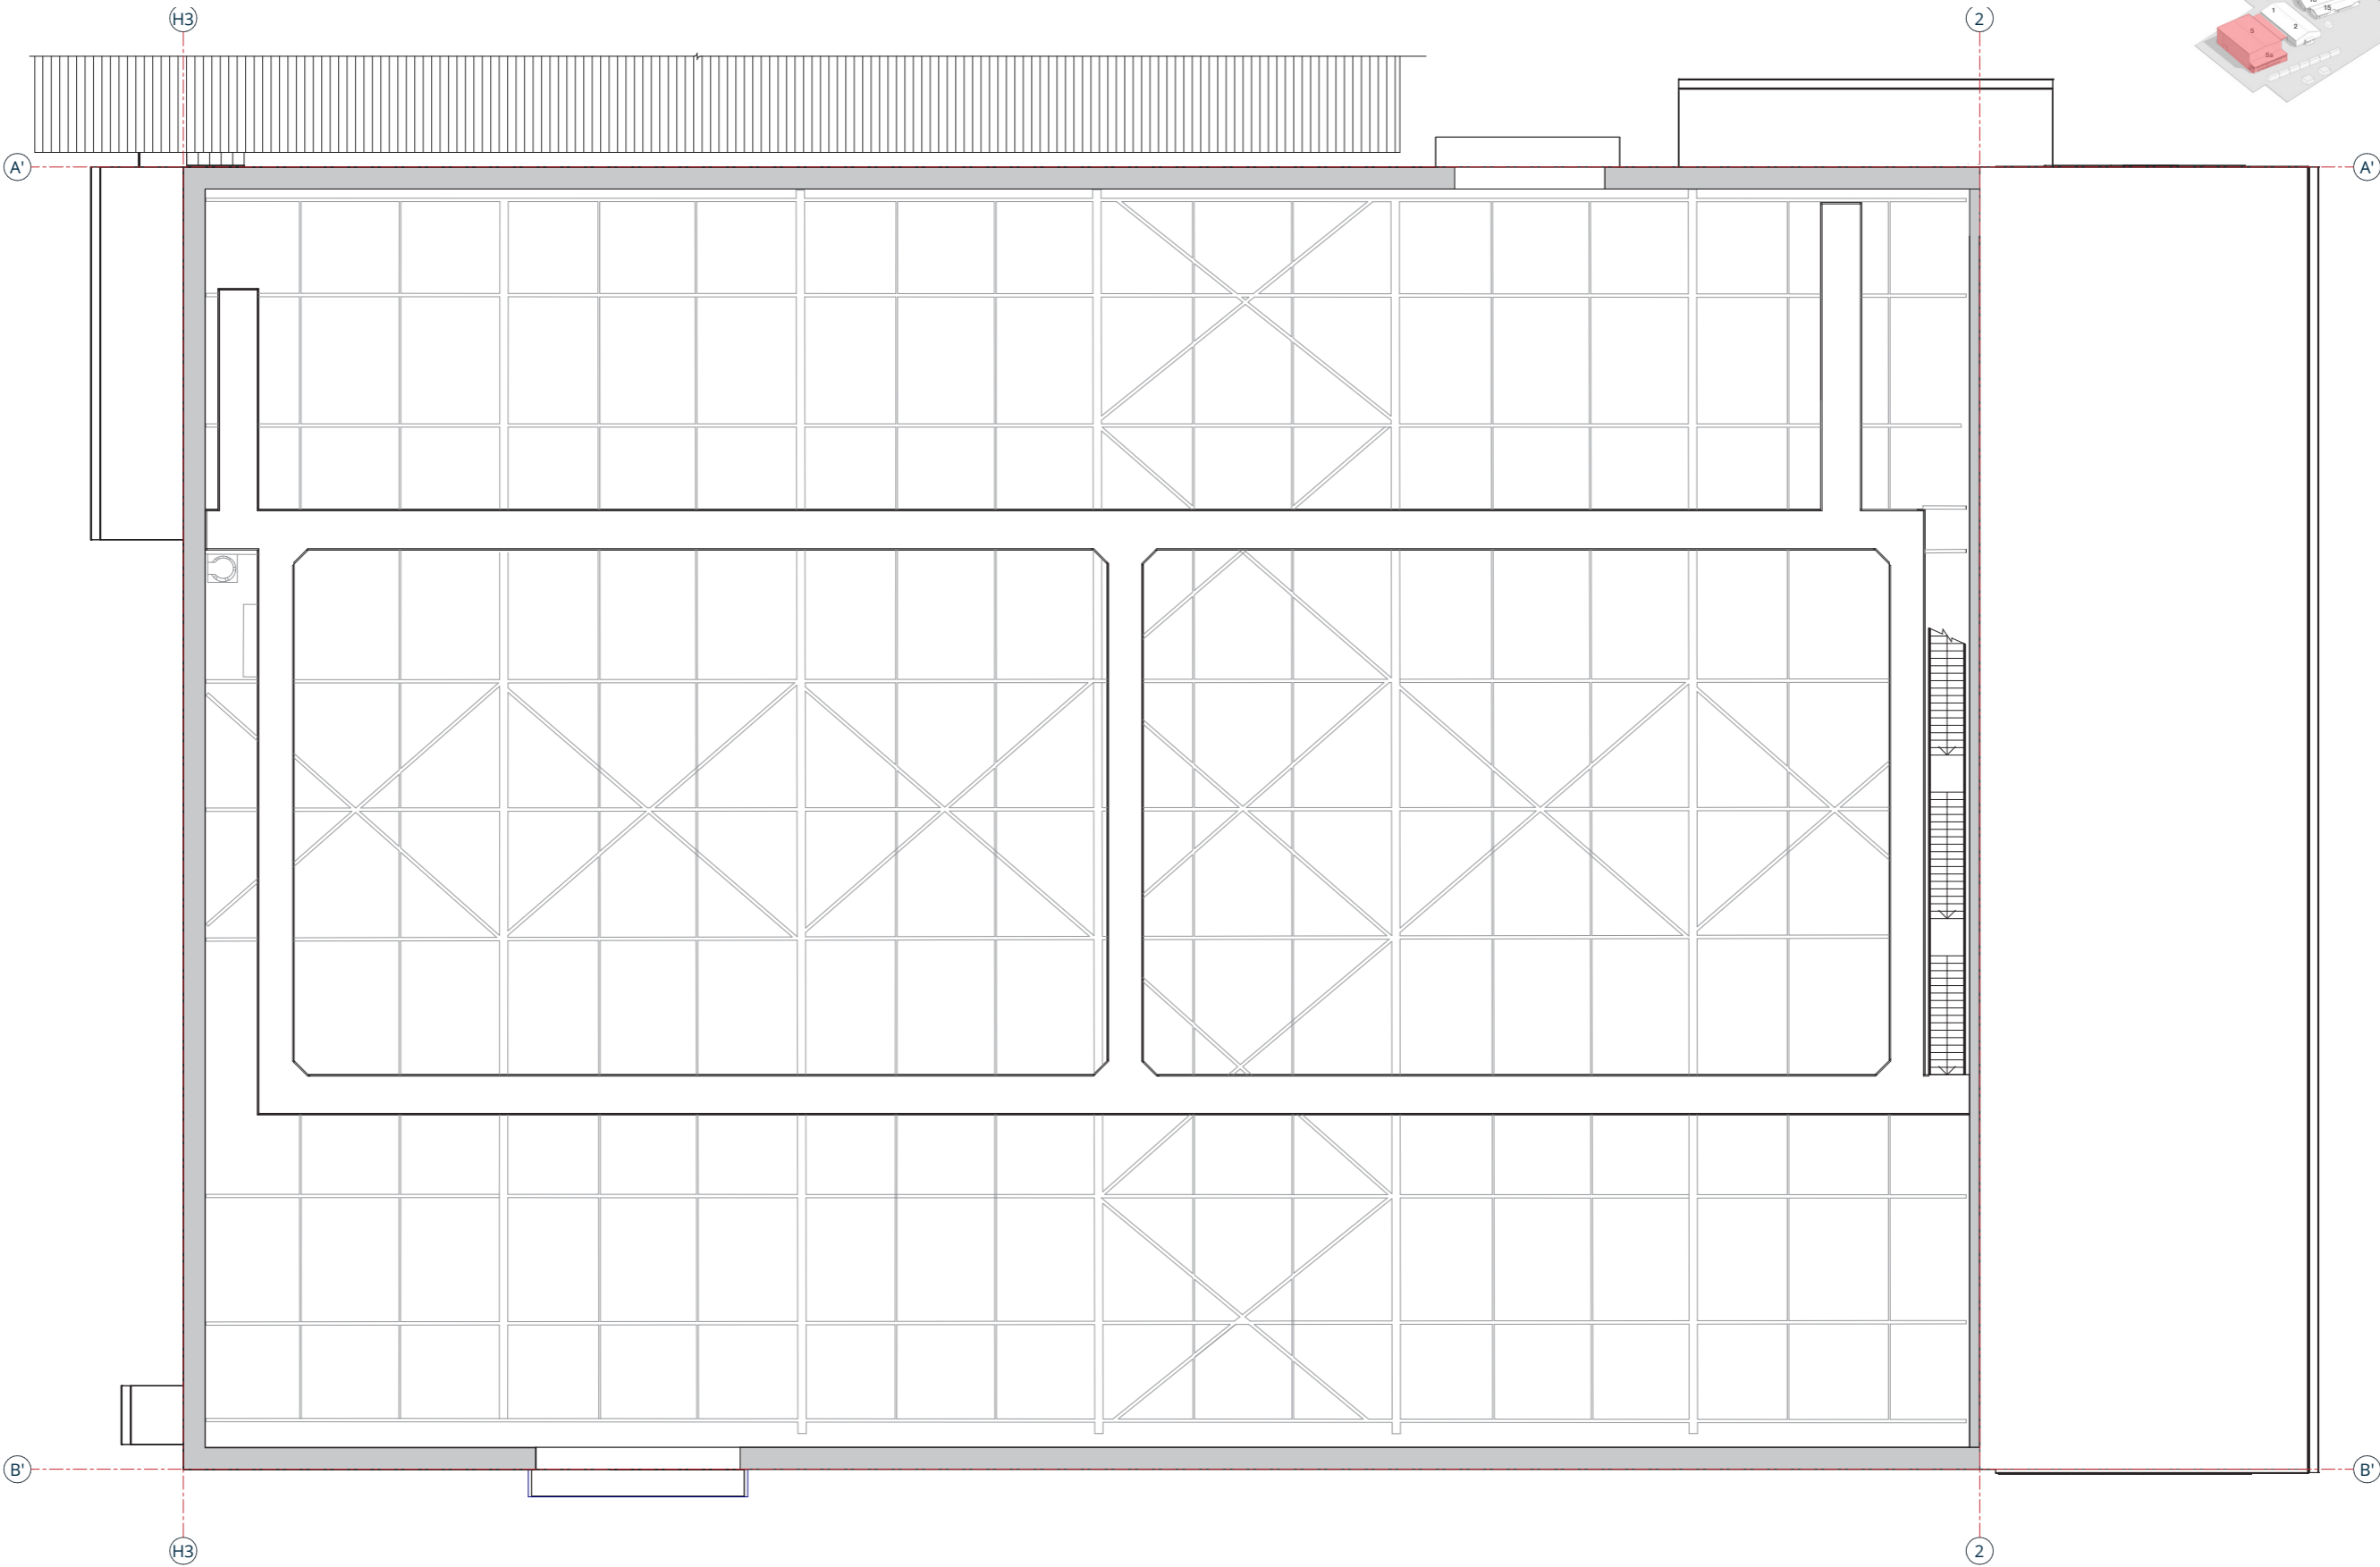

# Site Plan - Isometric View

STAGE	1, 2, 3, 4, 5
OFFICE	5a, 14, 18, 19, 19a, 5b, 34
WORKSHOP	10, 12, 13, 15, 16, 38
CANOPY	17

# Studio 1 & 2 - Existing Ground Floor

SCALE 1:200

# Studio 5 & Office 5a - Existing Ground Floor

SCALE 1:200

# Studio 5 & Office 5a - Existing First Floor

SCALE 1:200